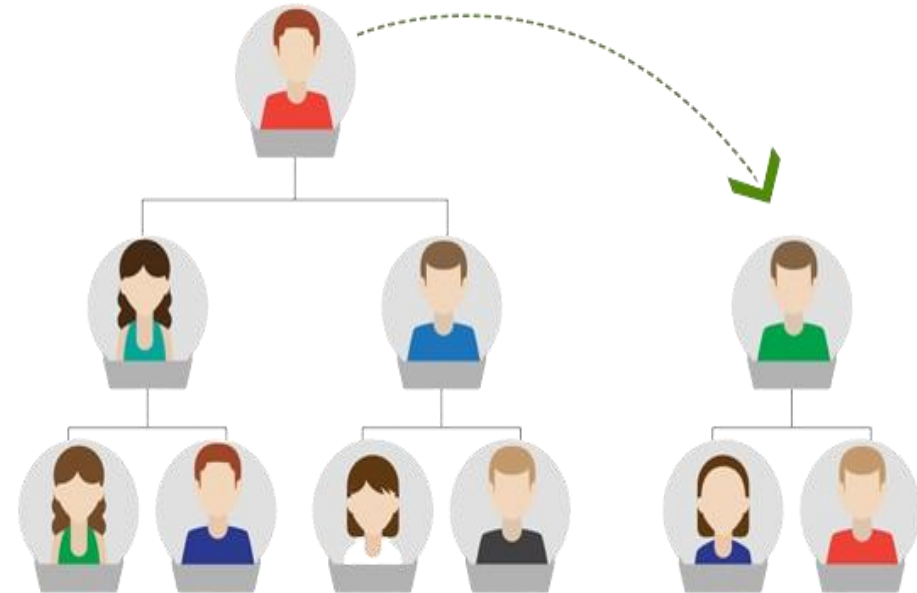

SPONSER MATCHING BONUS INCOME

YOU WILL GET 50%
SPONSER MATCHING
BONUS INCOME OF YOUR
DIRECT MATCHING
BONUS INCOME.